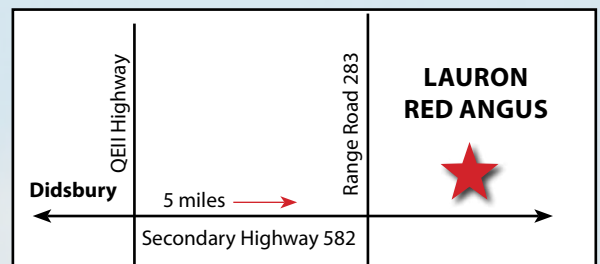

VIDEOS OF ALL BULLS ON OUR WEBSITE!

www.lauronredangus.com

SALE BARN

Red Mar Mac DM Trooper 39G Lots 1 - 12

EPD's
BW
4.0
WW
90
YW
157
MILK
33

A powerful performance sire injecting fantastic growth, eye appeal, a wealth of maternal strength without compromising calving ease, used on both cows and heifers, progeny average 84 lbs. The first daughters are beautiful females now in production with well- formed udders. High selling lot for Mar Mac Farms 2020.