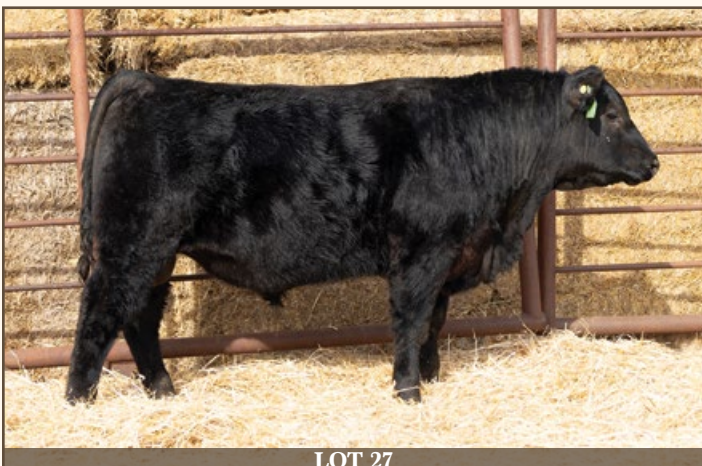

LOT 27

27 BURNETT 878 37M

2372423 · BBW 37M · March 07 2024

B/R NEW DESIGN 036 DDC
BON VIEW NEW DESIGN 878
BON VIEW GAMMER 85

O C C TREMENDOUS 619T
BURNETT LOUISE 49F
BURNETT LOUISE 55C

V D A R NEW TREND 315
B/R BLACKCAP EMPRESS 76
BON VIEW BANDO 598
BON VIEW GAMMER 233

O C C EMBLAZON 854E
O C C DIXIE ERICA 960H
BURNETT DREAM WEAVER 2Y
BURNETT LOUISE 59X

Calving Ease	AOD	BW	WW	Adj 205	EPDs	BW	WW	YW	Milk	MCE
2	6	86	623	570		1.2	39	68	26	6

280 Day Gestation

Nice bull out of a standout cow and cow family.